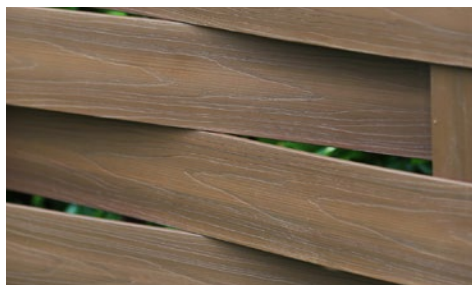

\*\* The aluminium channel system is available in matching colours for the US36 profile. Note: Please be aware that board widths may vary +/- 2mm

UH25 and UH17 (Ipe)

US36 (Grey)

US36 (Teak)

US36 (Ipe)