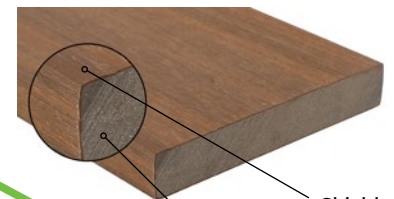

Benefits

- Long lasting
- Fully finished product - no oiling or painting
- UV protection
- Residential & commercial applications
- Large range of profiles to suit any project
- Timber look
- Easy installation
- Fade, Rot, Termite resistant
- Environmentally friendly - made from 95% recycled materials

Distributed by