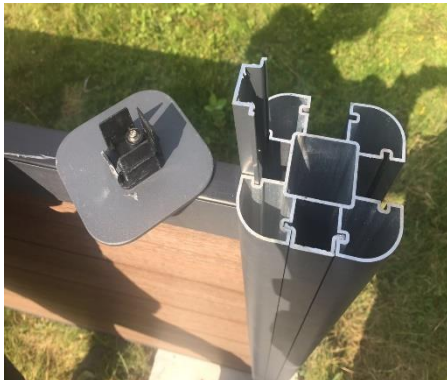

There are various ways to frame and fix your fencing systems. The Ultra-Easy system comes with its own Anthracite post components.

In Western Australia, we have sourced high quality aluminium post and channel profiles to suit most applications. Or you may choose to use your own method for creating your fence or screen.

Ultra-Easy Fencing Post System

Ultra-Easy Fencing System

- ① Post Cap
- ② Post Trim
- ③ Ending Aluminium Trim
- ④ Post
- ⑤ Metal Tube
- ⑥ Fencing Board
- ⑦ Starting Aluminium Trim
- ⑧ Anchor Clip
- ⑨ Post Mount