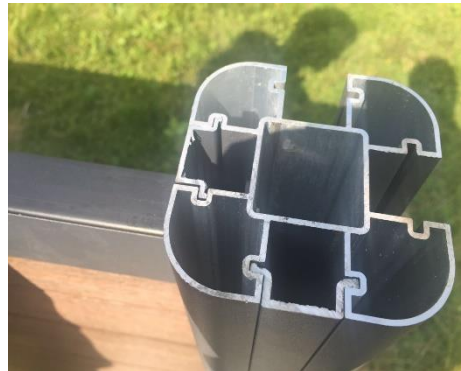

Avoid the prying eyes of nosy neighbours and passers-by with composite fences and screens by NewTechWood.

Whether it's your home or a restaurant alfresco dining area, we have a composite fencing solution that will provide the perfect stylish privacy boundary.

There are various ways to frame and fix your fencing systems. The Ultra-Easy system comes with its own Anthracite post components.

In Western Australia, we have sourced high quality aluminium post and channel profiles to suit most applications. Or you may choose to use your own method for creating your fence or screen.

Ultra-Easy Fencing Post System

Ultra-Easy Fencing System

- ① Post Cap
- ② Post Trim
- ③ Ending Aluminium Trim
- ④ Post
- ⑤ Metal Tube
- ⑥ Fencing Board
- ⑦ Starting Aluminium Trim
- ⑧ Anchor Clip
- ⑨ Post Mount